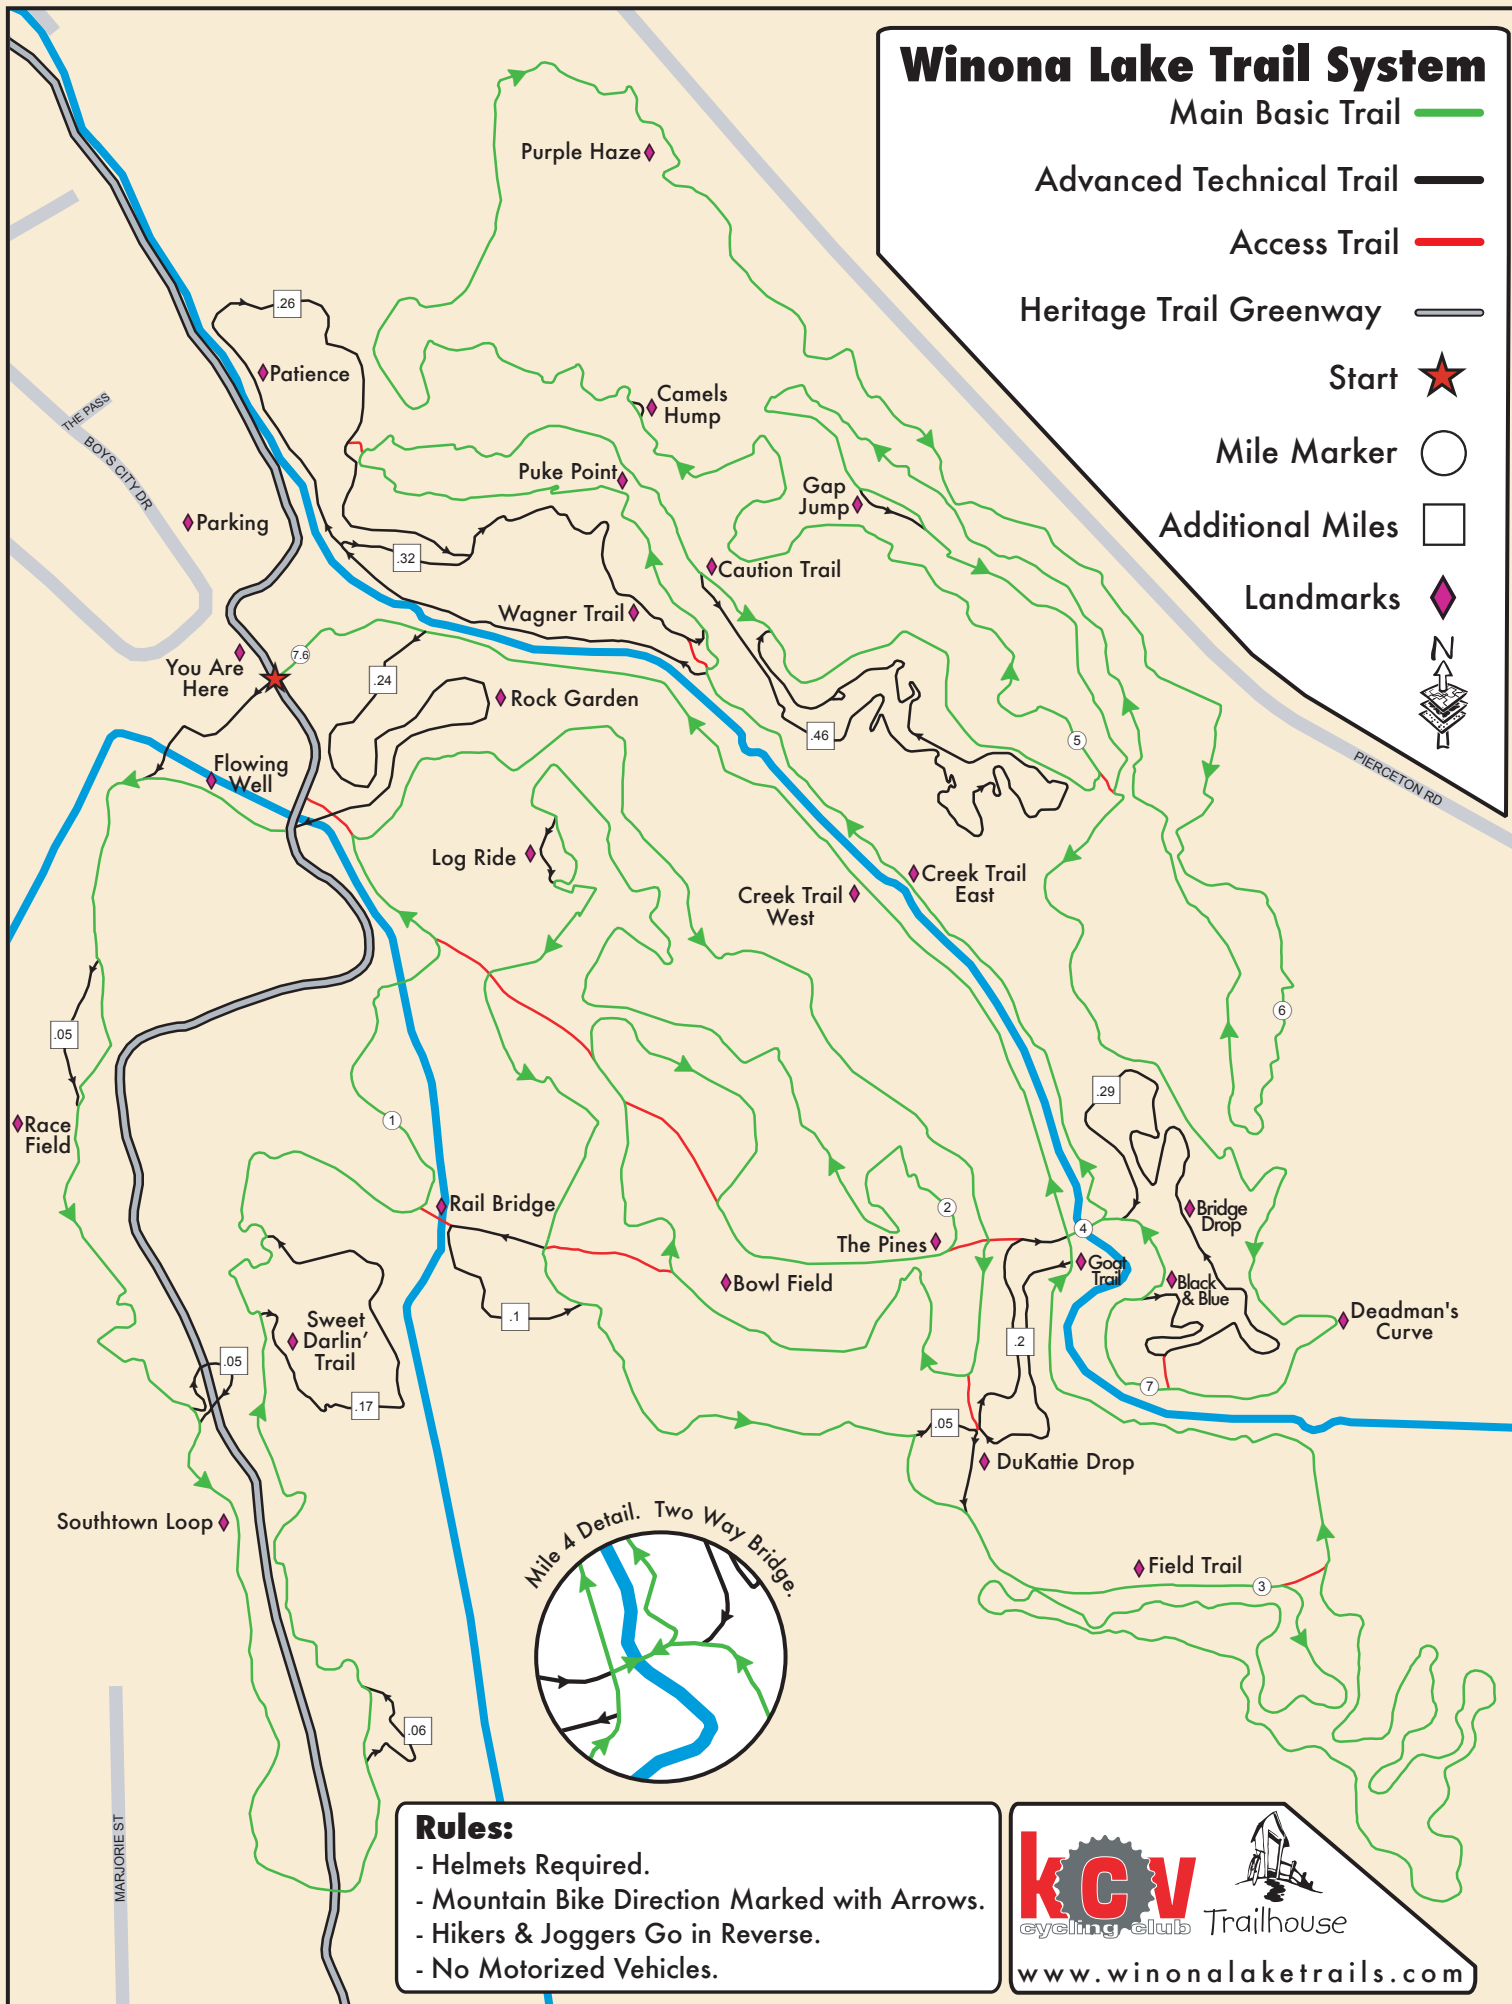

Winona Lake Trail System

Main Basic Trail 

Advanced Technical Trail 

Access Trail 

Heritage Trail Greenway 

Start 

Mile Marker 

Additional Miles 

Landmarks 

Rules:

- Helmets Required.
- Mountain Bike Direction Marked with Arrows.
- Hikers & Joggers Go in Reverse.
- No Motorized Vehicles.

Trailhouse

www.winonalaketrails.com